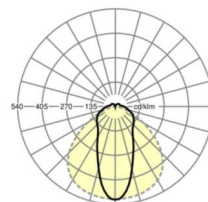

CHARACTERISTICS

Order number	19155004030
EAN number	4020863414246
Commodity code	94051190
Certification mark	IP 20, Protection class I, ENEC10 VDE, F, HACCP DIN10500/Food/IFS-application-related suitability/BRC, Indoor, CE
Impact resistance (IK rating)	IK03 (10°C bis 35°C)
Ambient temperatur	ta 10°C to 35°C
Warranty period	5 years
State funding programs	BEG - Federal funding for efficient buildings (valid only for Germany)

ELECTRICAL ENGINEERING

Controller	Electronic driver (1 pcs.)
System output	42W
Mains voltage	230V/50Hz
Energy efficiency class/light source	B

LIGHTING TECHNOLOGY

Placement	LED, Colour rendering/Light colour CRI ≥ 80 / 4000K
Colour tolerance (MacAdam)	3SDCM
Photobiological safety (Luminaire)	RG1
Nominal luminous flux	7516lm
LED service life	50000h L80/B10 (Tq 35°C)
Luminaire luminous efficiency	181lm/W
Beam angle	45° (C0) / 100° (C90)
UGR lat./long.	23.8 / 23.7

MECHANICS

Housing colour	traffic white RAL 9016
Dimensions (LxWxH/DxH)	1531mm x 63mm x 54mm
Weight (net)	2.1kg
Type of installation	Mounting rail system installation, Light structure

Dimensions

L	1531 mm	Length
B	63 mm	Width
H	54 mm	Height

DEEP-LINK

<https://www.regiolux.de/en/article/19155004030>

Reference	LED 7500lm 840
ηLB	100 %
Φ ↓/↑	90 % / 10 %
UGR lat./long.	23.8 / 23.7